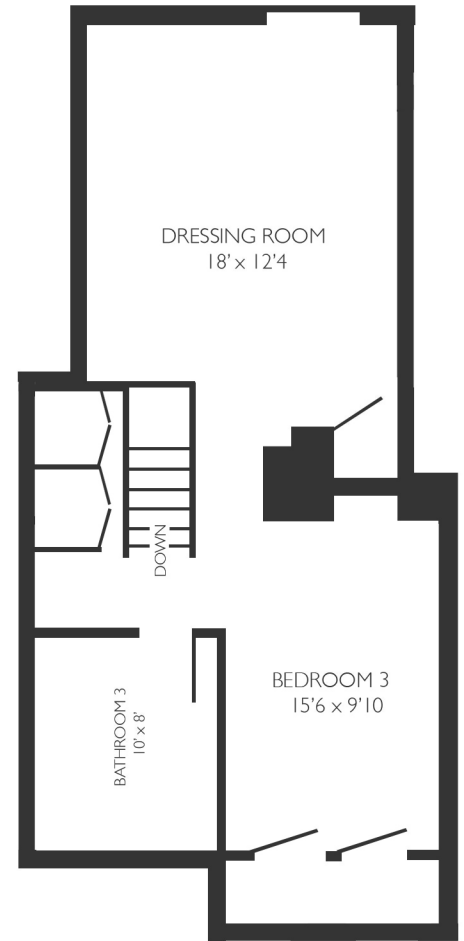

THE MINT IN RYE. APPROX INTERNAL FLOOR AREA 1700 SQUARE FEET

GROUND FLOOR

FIRST FLOOR

SECOND FLOOR