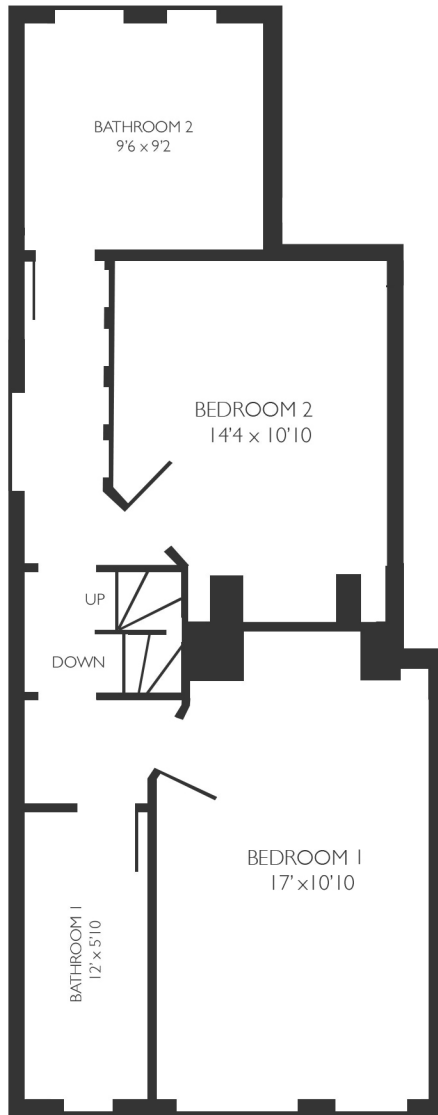

THE MINT IN RYE. APPROX INTERNAL FLOOR AREA 1700 SQUARE FEET

GROUND FLOOR

FIRST FLOOR

SECOND FLOOR