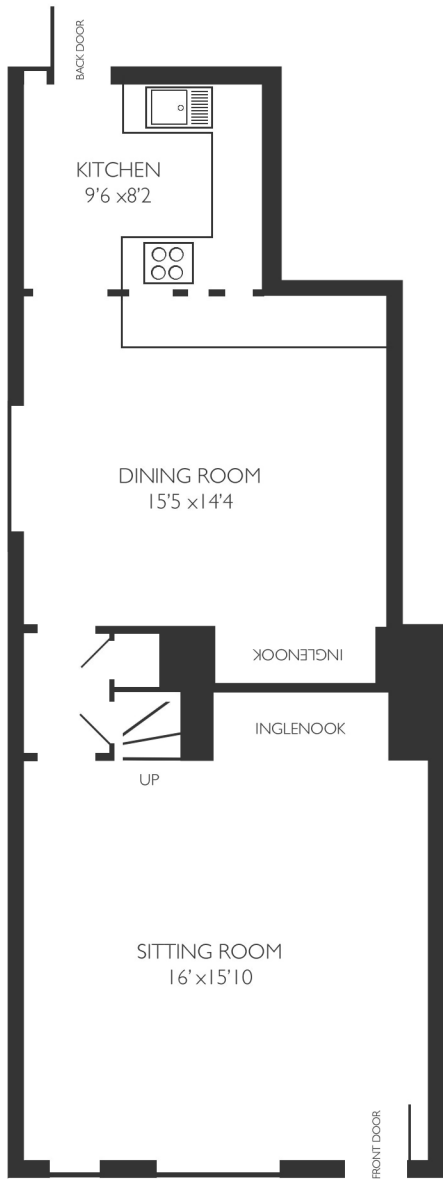

THE MINT IN RYE. APPROX INTERNAL FLOOR AREA 1700 SQUARE FEET

GROUND FLOOR

FIRST FLOOR

SECOND FLOOR